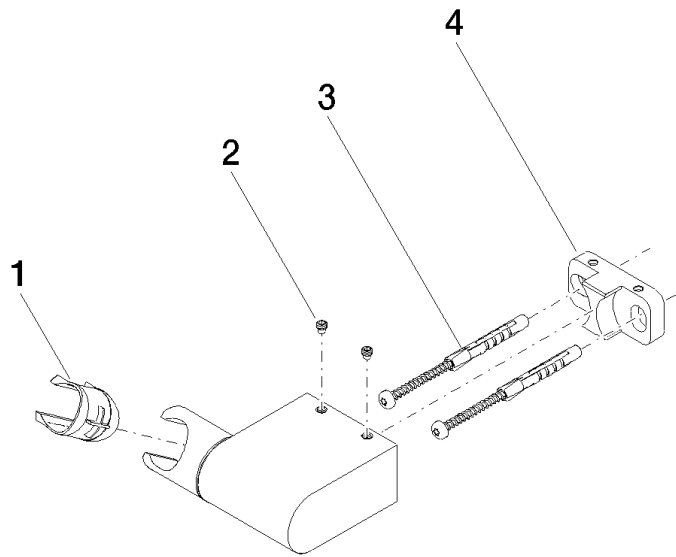

28 060 970

- pivotable 75°

Fits: IMO, LULU, MADISON, MEM, TARA,  
CL.1, LISSÉ, VAIA, META, CYO

	Chrome	28 060 970-00
	Brushed Platinum	28 060 970-06
	Platinum	28 060 970-08
	Dark Brass matt	28 060 970-16
	Dark Chrome	28 060 970-19
	Light Gold	28 060 970-26
	Brushed Light Gold	28 060 970-27
	Brushed Durabrass (23kt Gold)	28 060 970-28
	Matte Black	28 060 970-33
	Brushed Bronze	28 060 970-42
	Brushed Champagne (22kt Gold)	28 060 970-46
	Champagne (22kt Gold)	28 060 970-47
	Brushed Chrome	28 060 970-93
	Brushed Dark Platinum	28 060 970-99

28 060 970

mm [inches]

28 060 970

Parts for other finishes can be found here: Brushed Platinum

### Spare parts list

No.	Item Number	Name	Quantity used	Delivery time
1	09 12 12 212 90	sleeve	1	2
2	09 31 11 009 90	pin	2	2
3	05 30 31 025 00 90	fixing set	1	2
4	08 30 11 563 90	holder	1	2